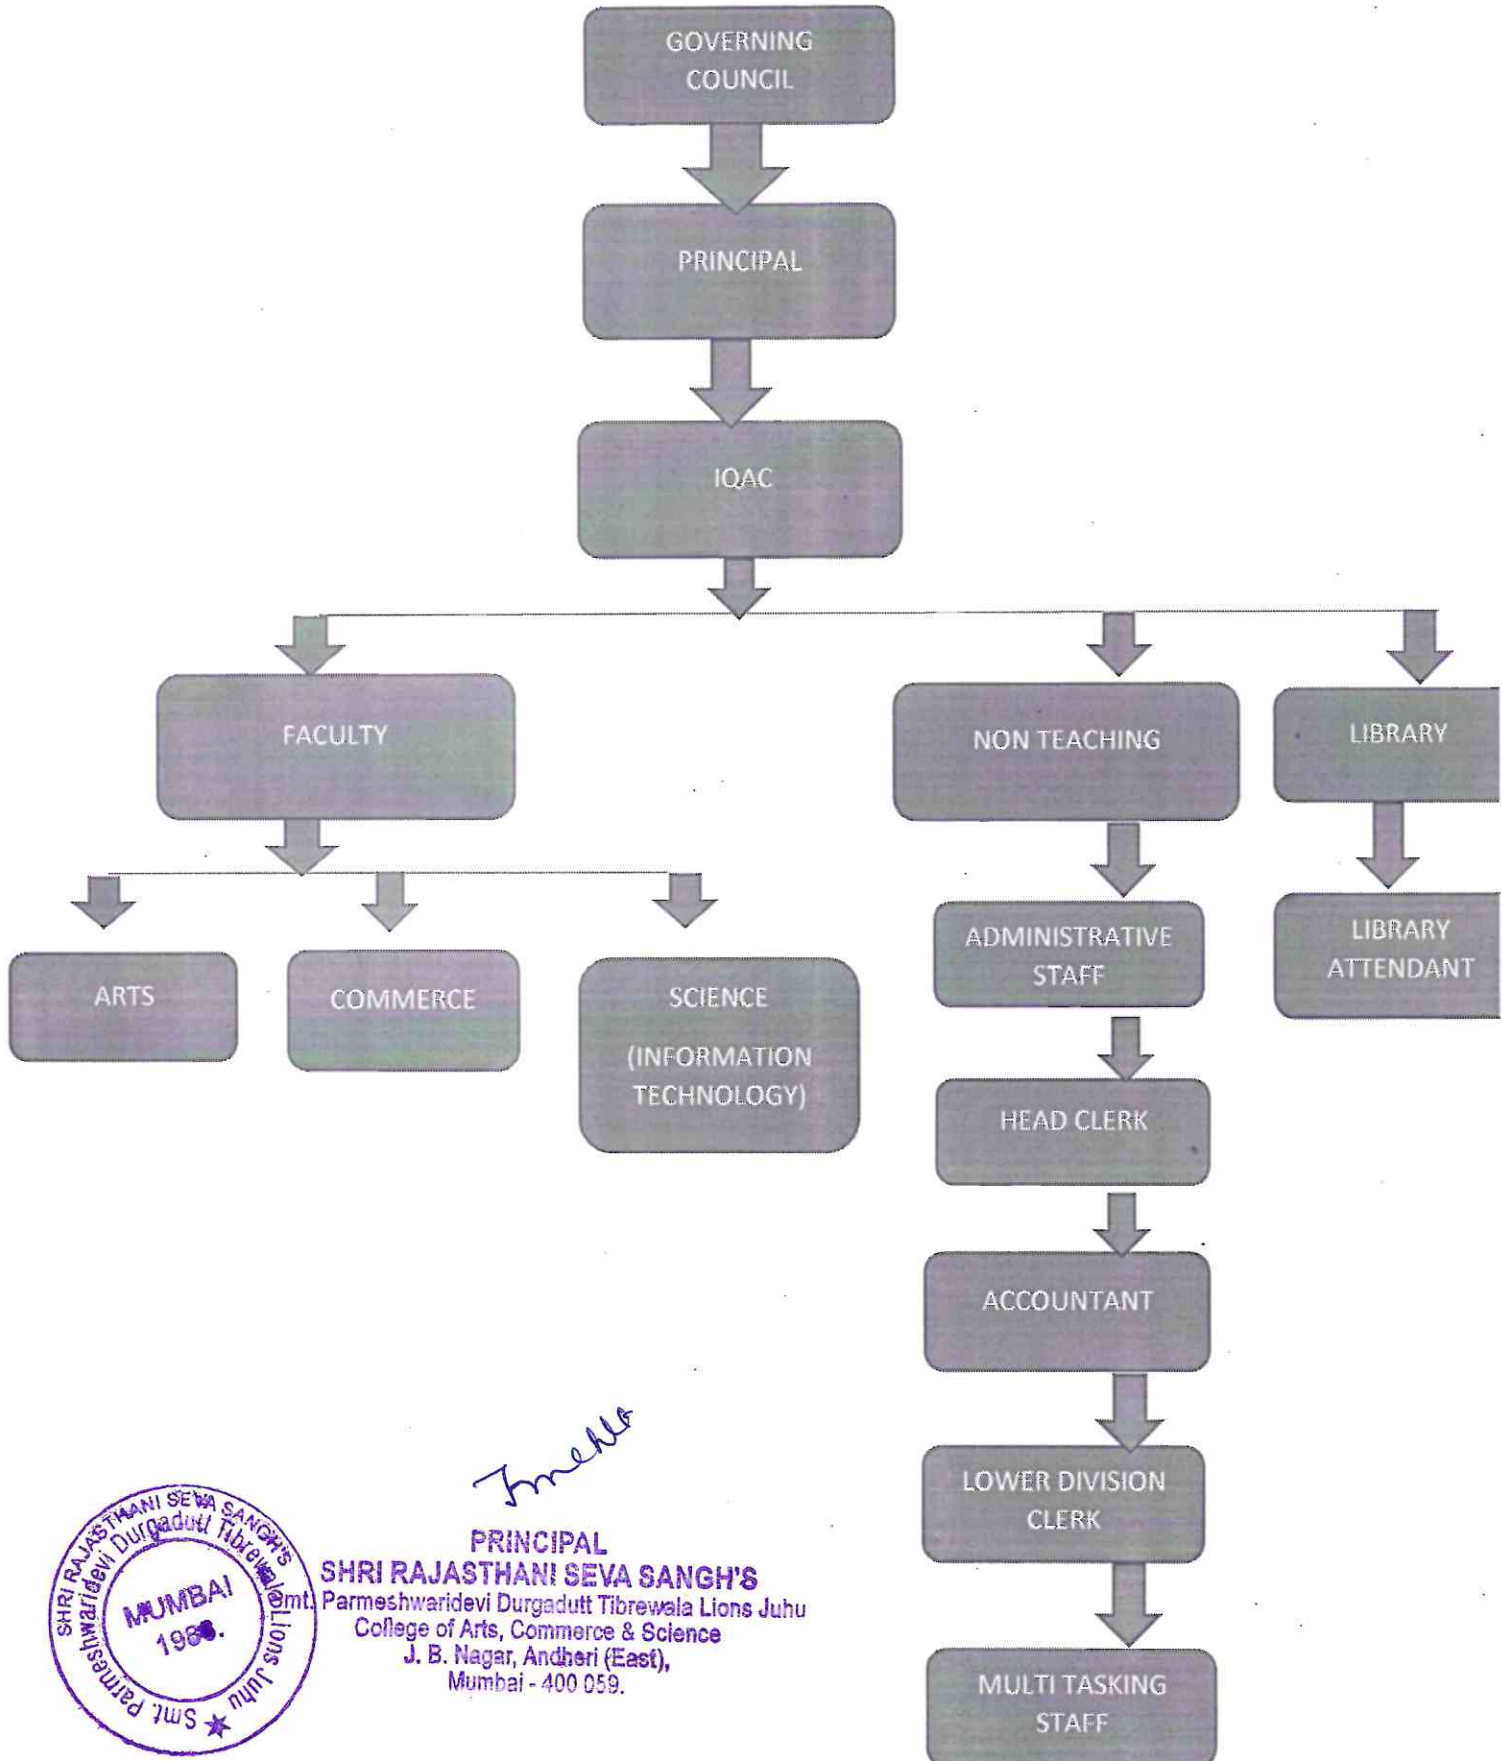

SHRI RAJASTHANI SEVA SANGH'S

Smt. Parmeshwaridevi Durgadutt Tibrewala Lions Juhu College of Arts, Commerce & Science

Affiliated to the University of Mumbai

Shriniwas Bagarka Marg, J. B. Nagar, Andheri (E), Mumbai - 400 059. • Tel. : 28353002, 28393002